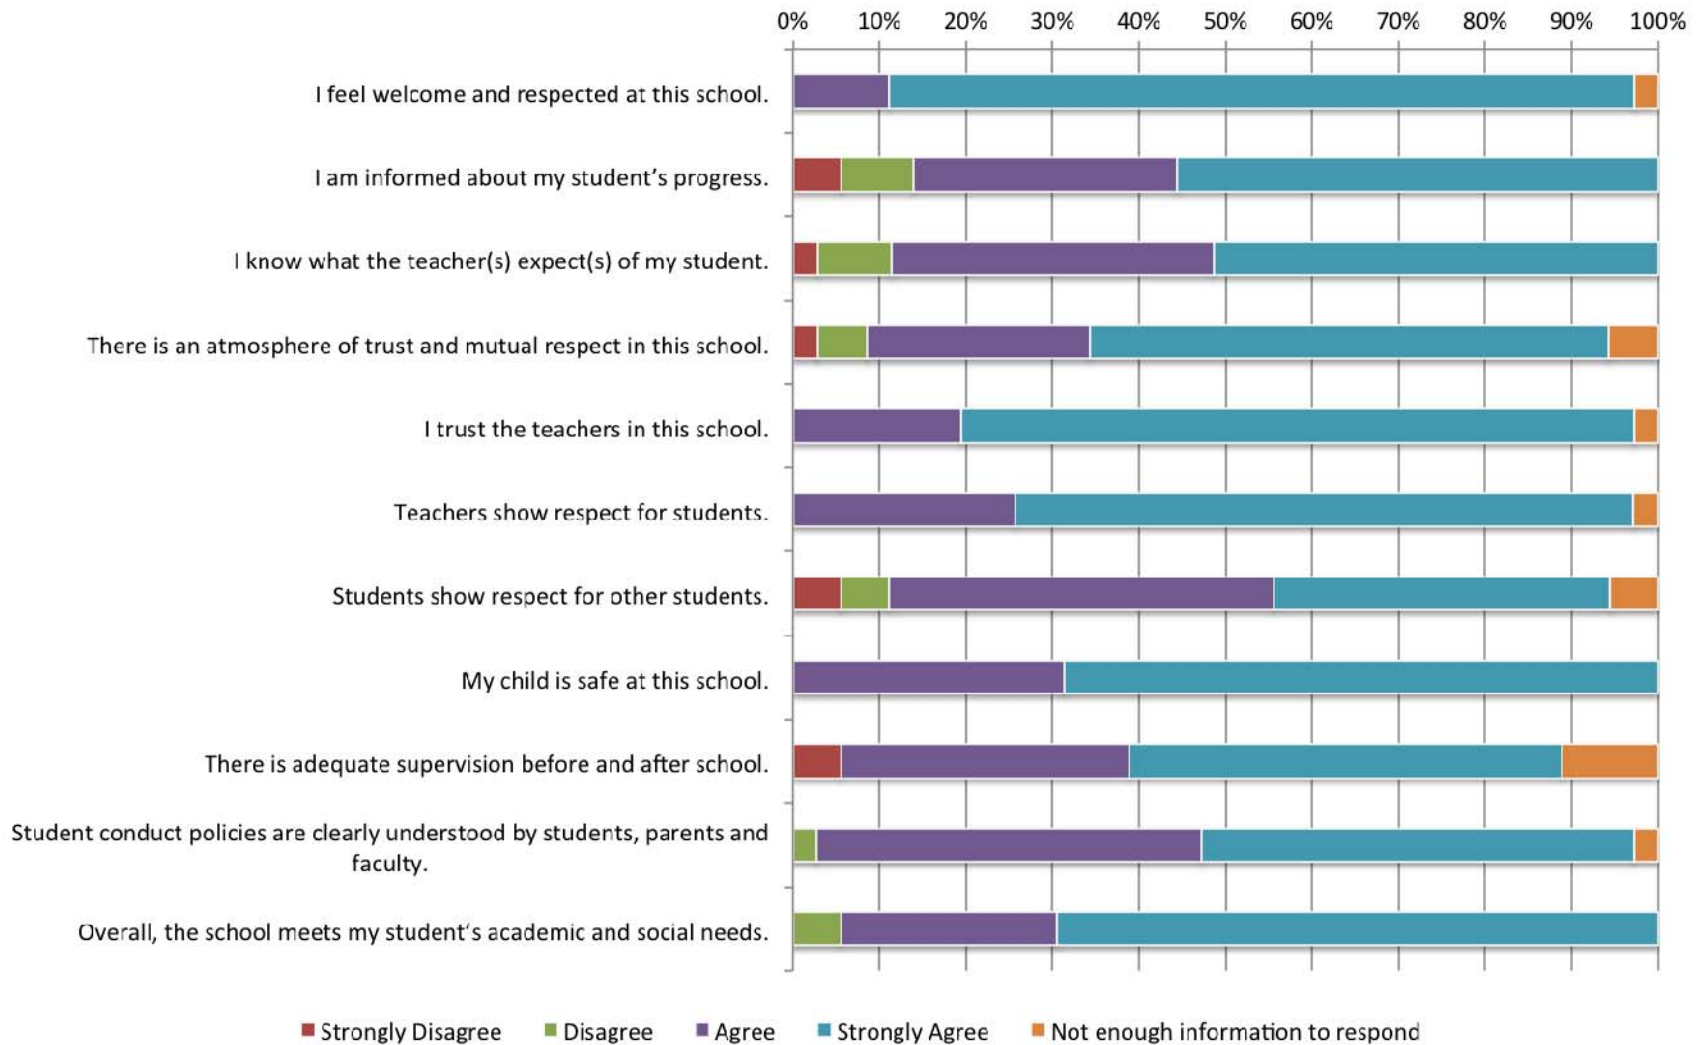

Northfield Public Schools • School Climate Surveys • Parent Results • 2013-14

The Northfield Public Schools conduct annual climate surveys to gauge parent satisfaction with their child's school. The 2013-14 surveys were administered in April/May 2014.

Greenvale Park Elementary | Climate Survey 2013-14 | Parents