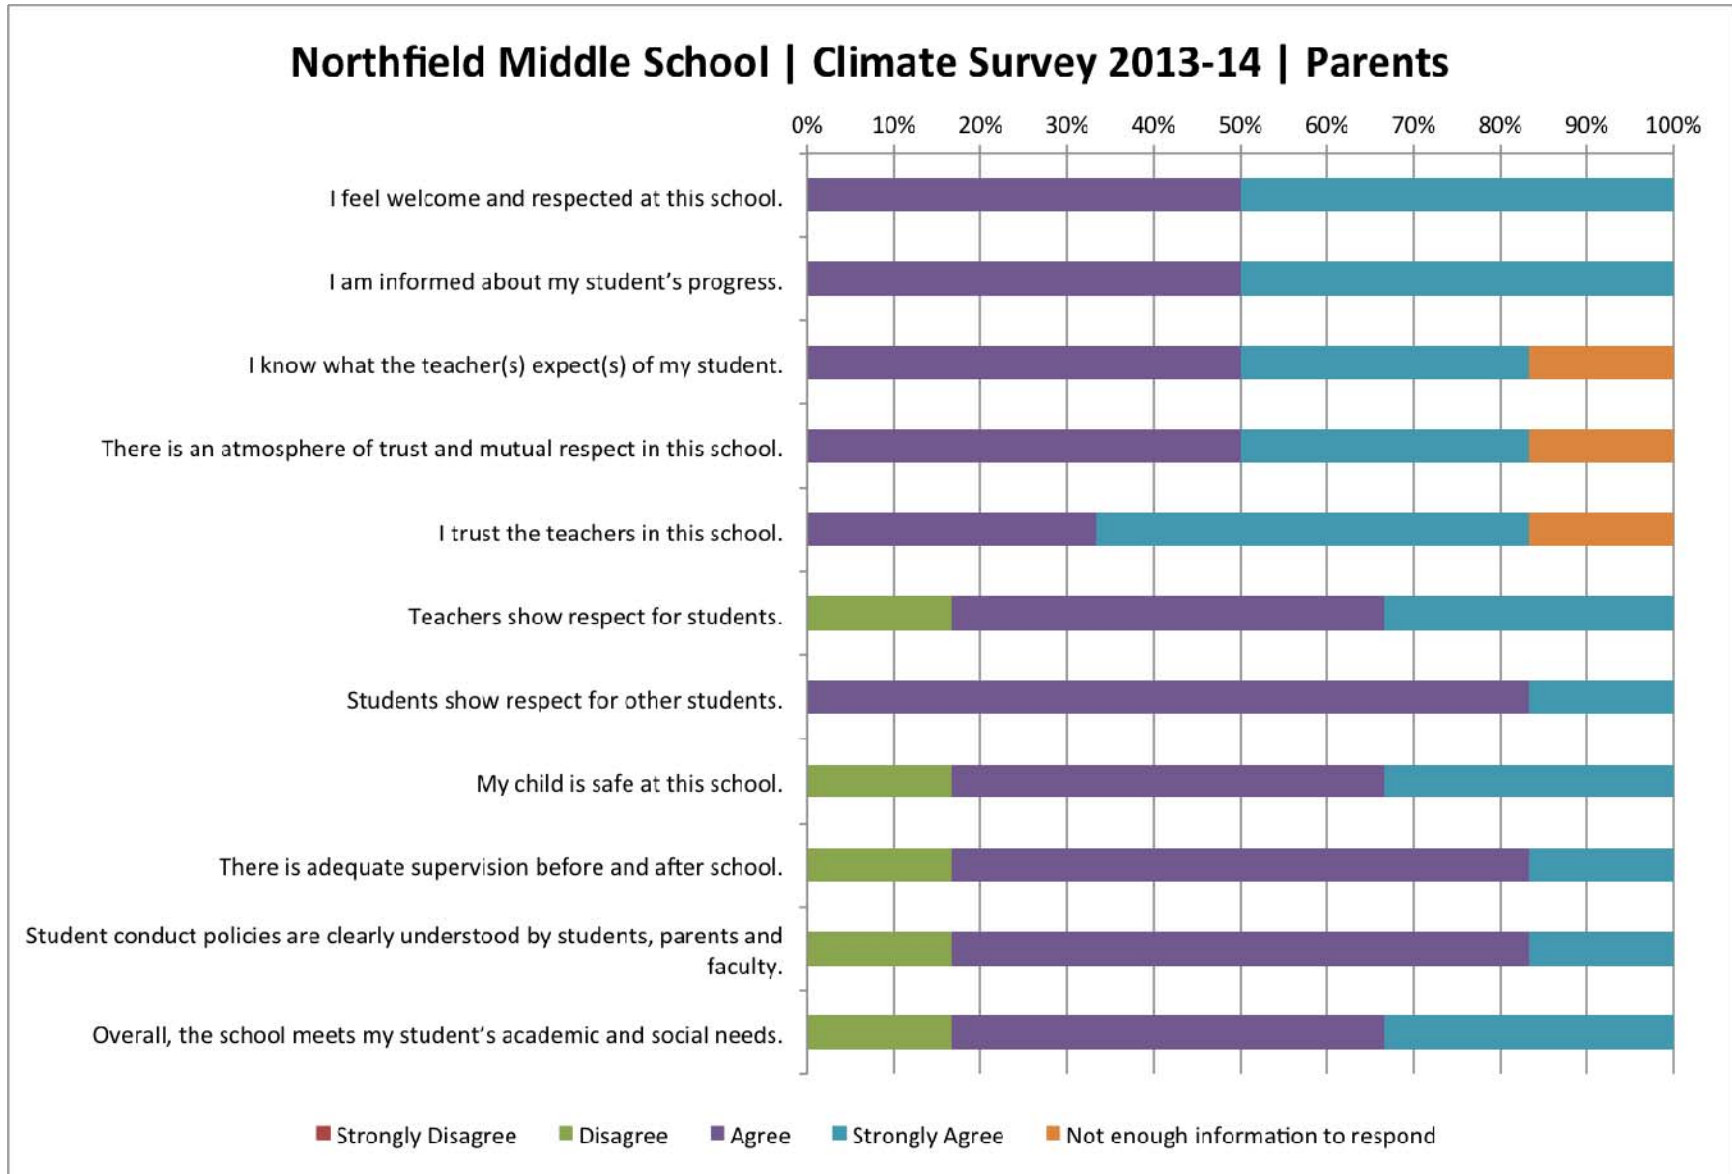

Northfield Public Schools • School Climate Surveys • Parent Results • 2013-14

The Northfield Public Schools conduct annual climate surveys to gauge parent satisfaction with their child's school. The 2013-14 surveys were administered in April/May 2014.