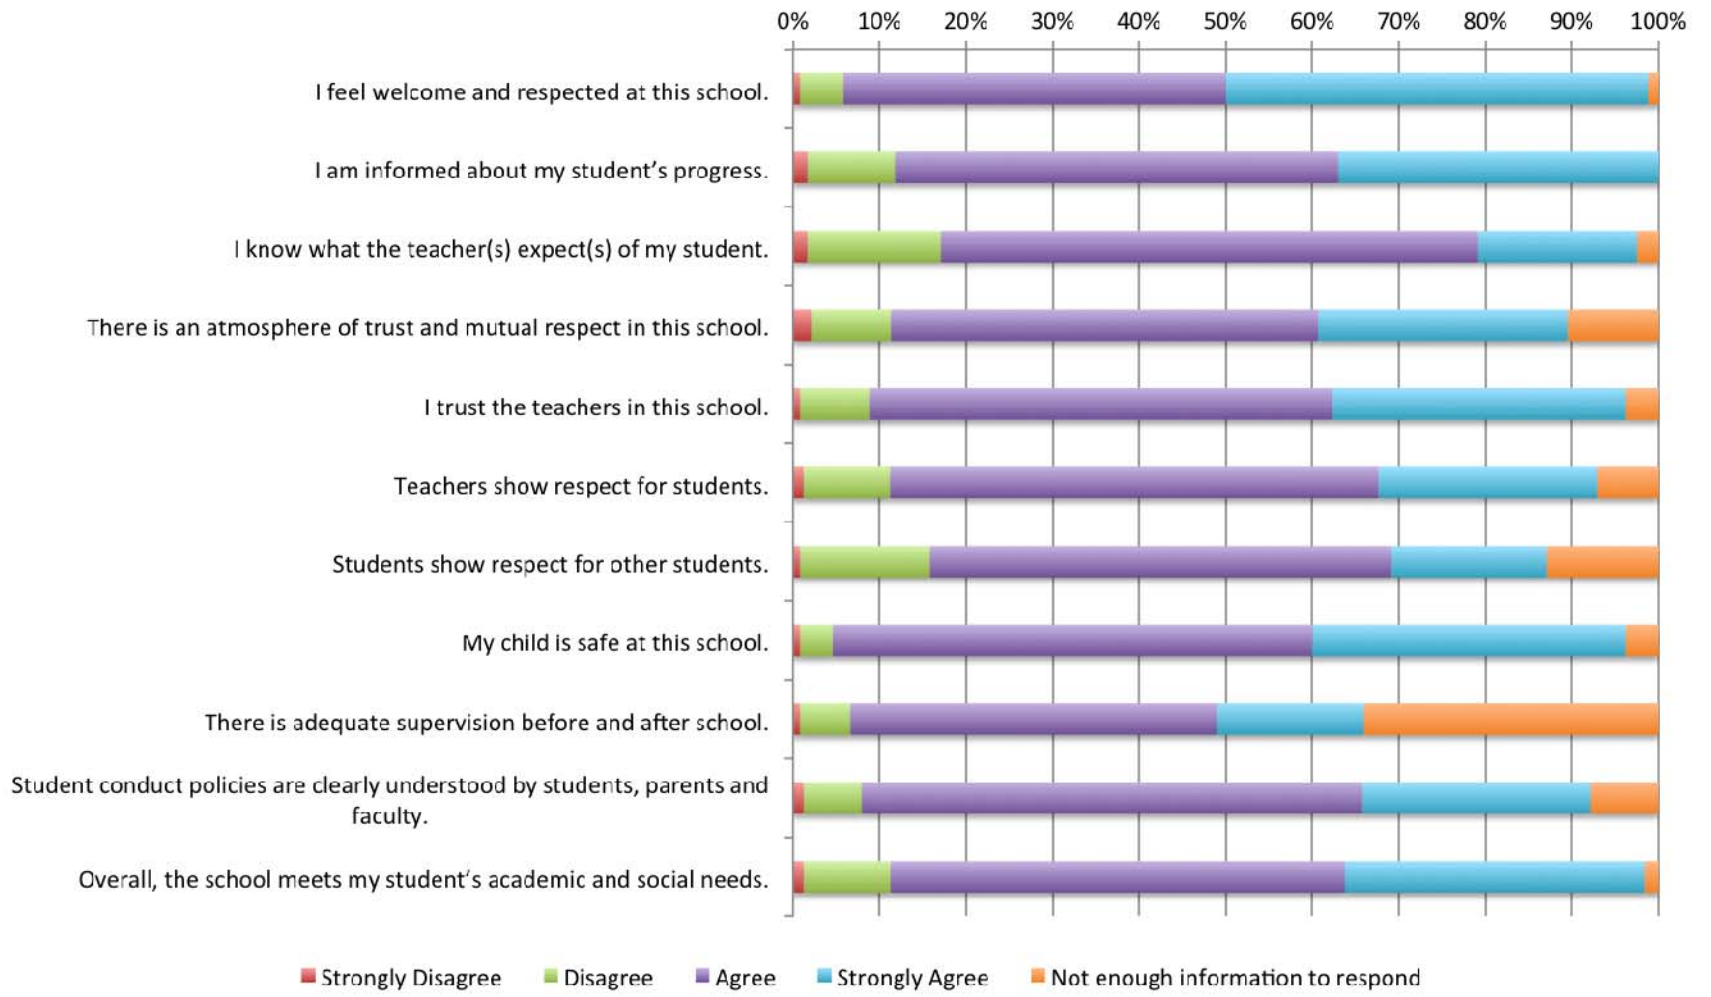

Northfield Public Schools • School Climate Surveys • Parent Results • 2013-14

The Northfield Public Schools conduct annual climate surveys to gauge parent satisfaction with their child's school. The 2013-14 surveys were administered in April/May 2014.

Northfield High School | Climate Survey 2013-14 | Parents