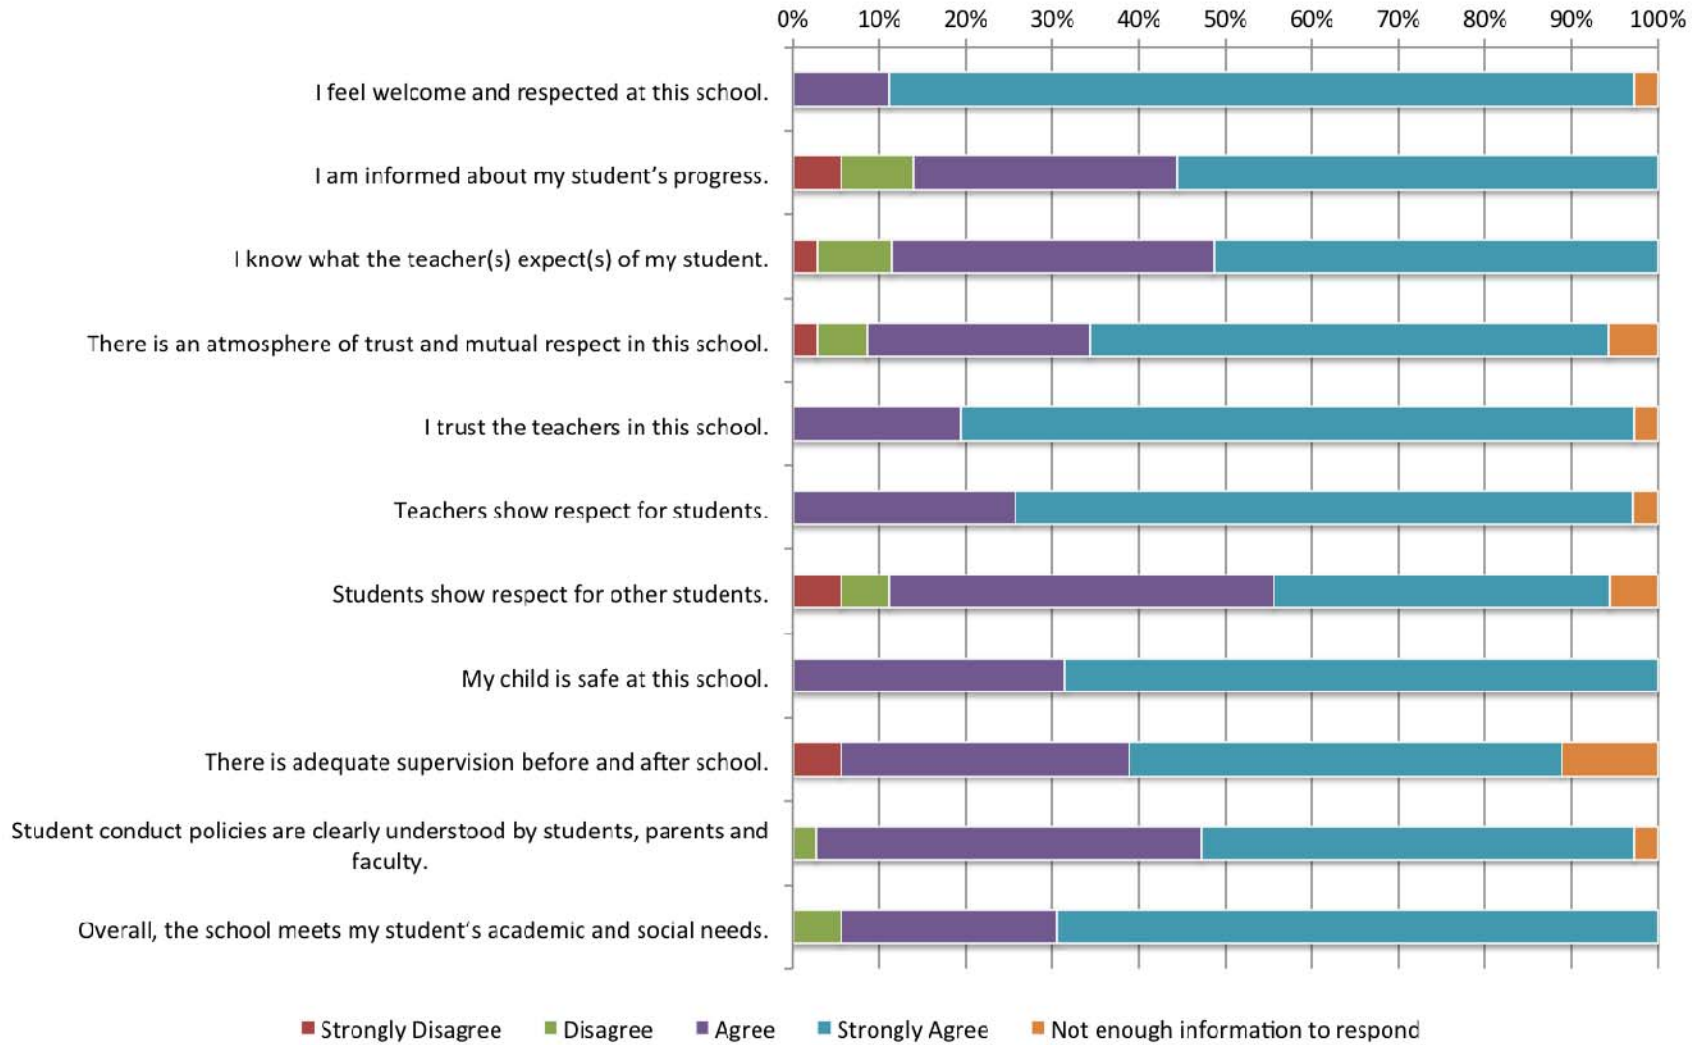

Northfield Public Schools • School Climate Surveys • Parent Results • 2013-14

The Northfield Public Schools conduct annual climate surveys to gauge parent satisfaction with their child's school. The 2013-14 surveys were administered in April/May 2014.

Greenvale Park Elementary | Climate Survey 2013-14 | Parents