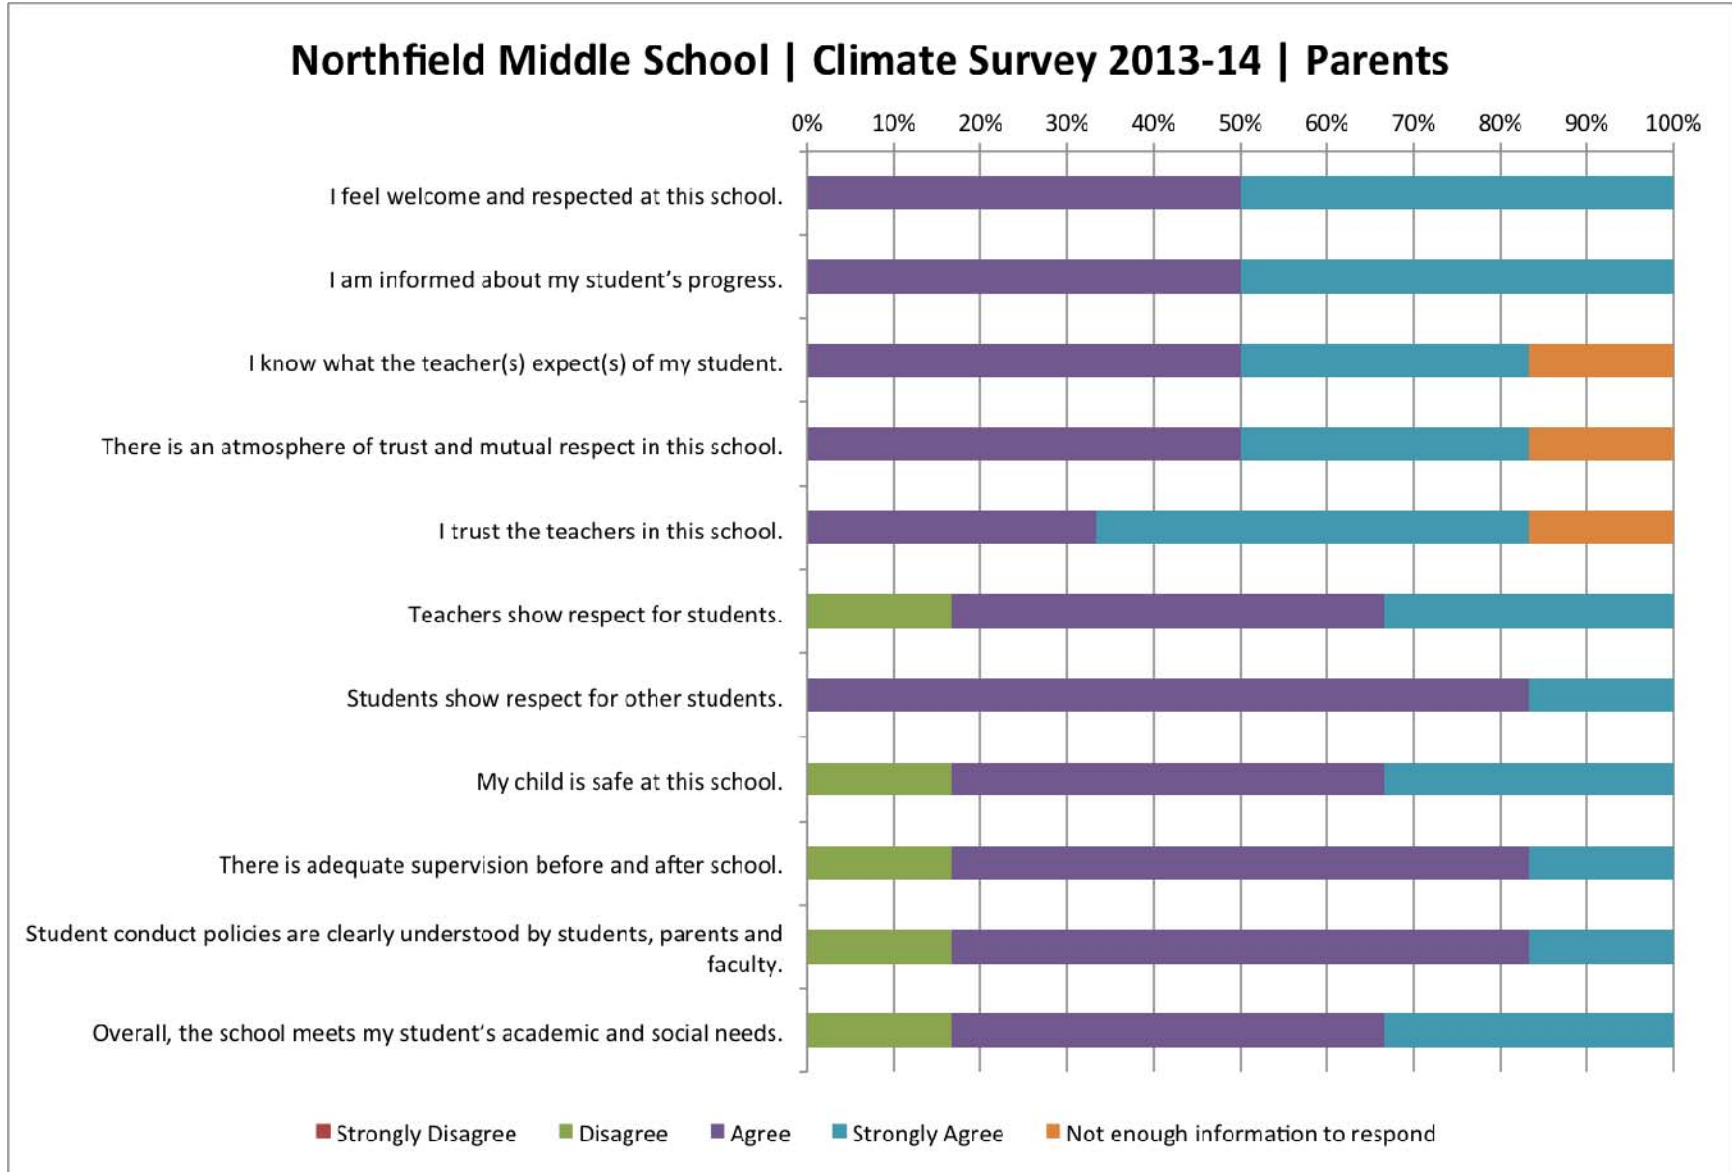

Northfield Public Schools • School Climate Surveys • Parent Results • 2013-14

The Northfield Public Schools conduct annual climate surveys to gauge parent satisfaction with their child's school. The 2013-14 surveys were administered in April/May 2014.