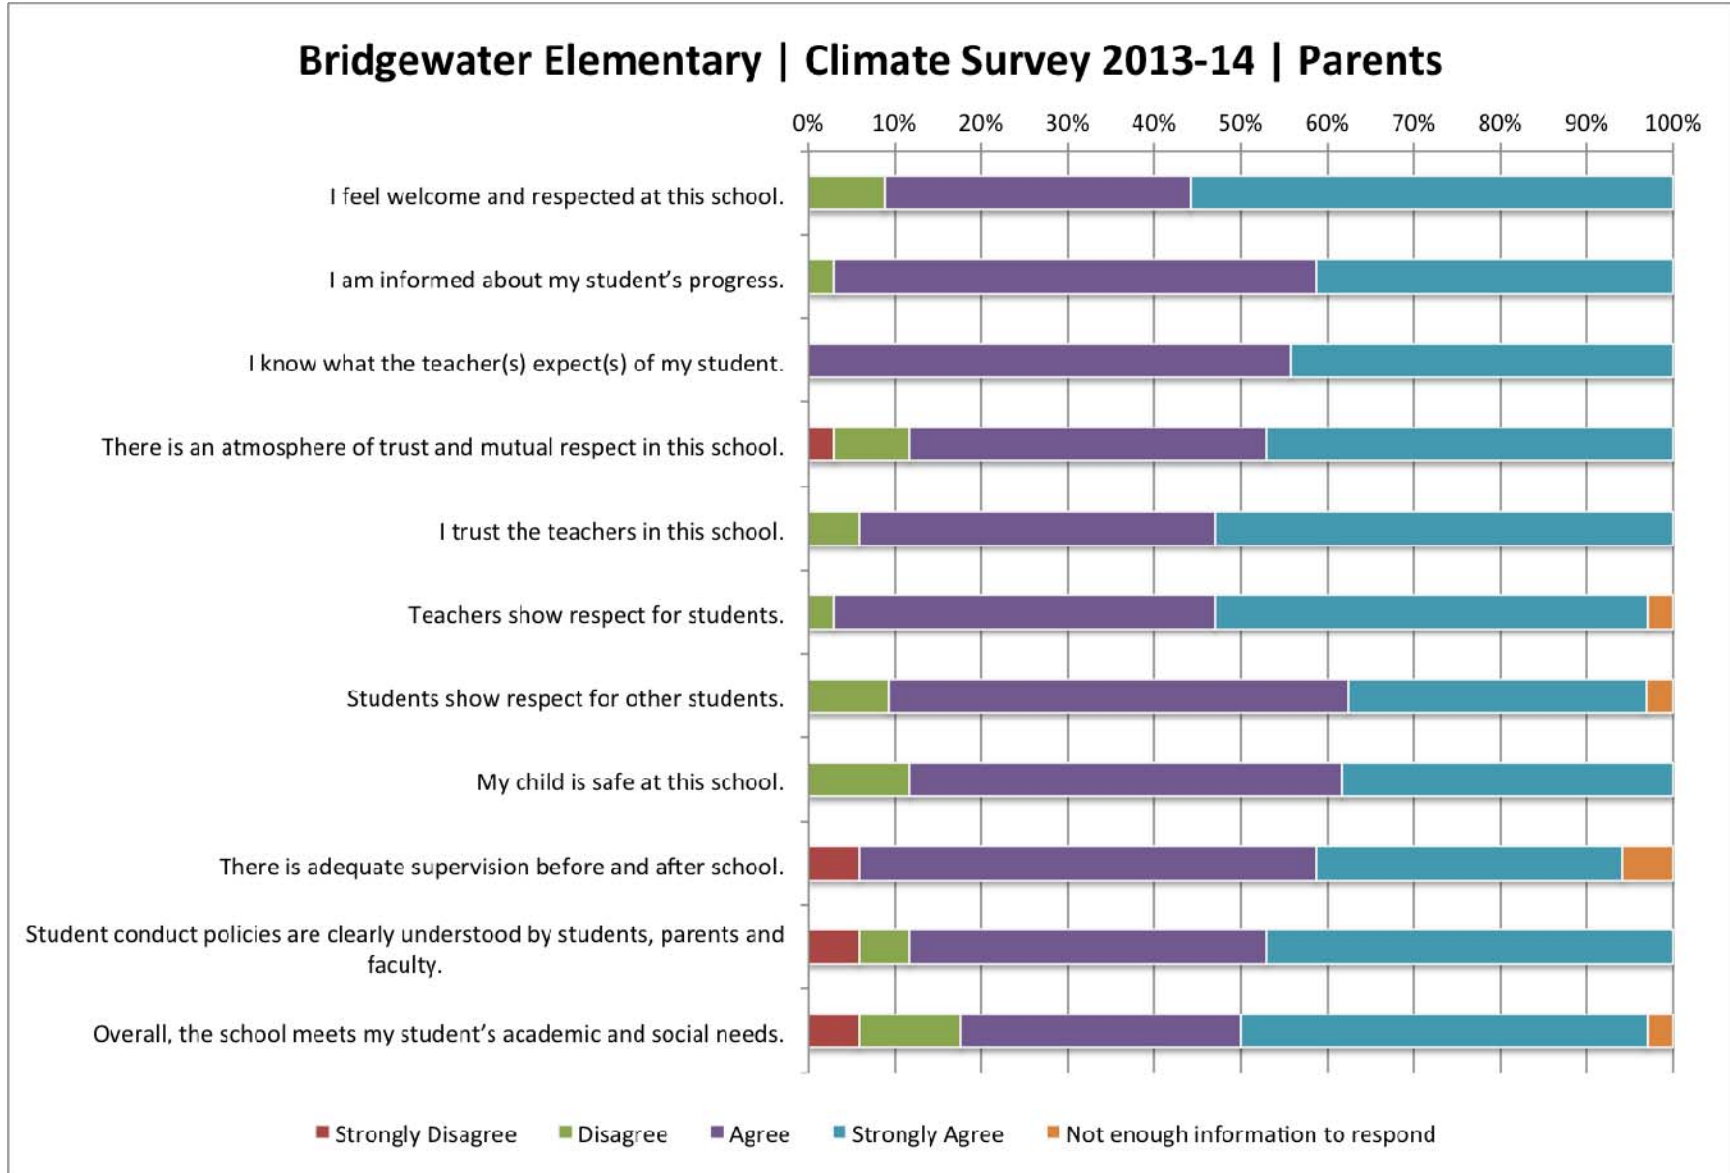

Northfield Public Schools • School Climate Surveys • Parent Results • 2013-14

The Northfield Public Schools conduct annual climate surveys to gauge parent satisfaction with their child's school. The 2013-14 surveys were administered in April/May 2014.