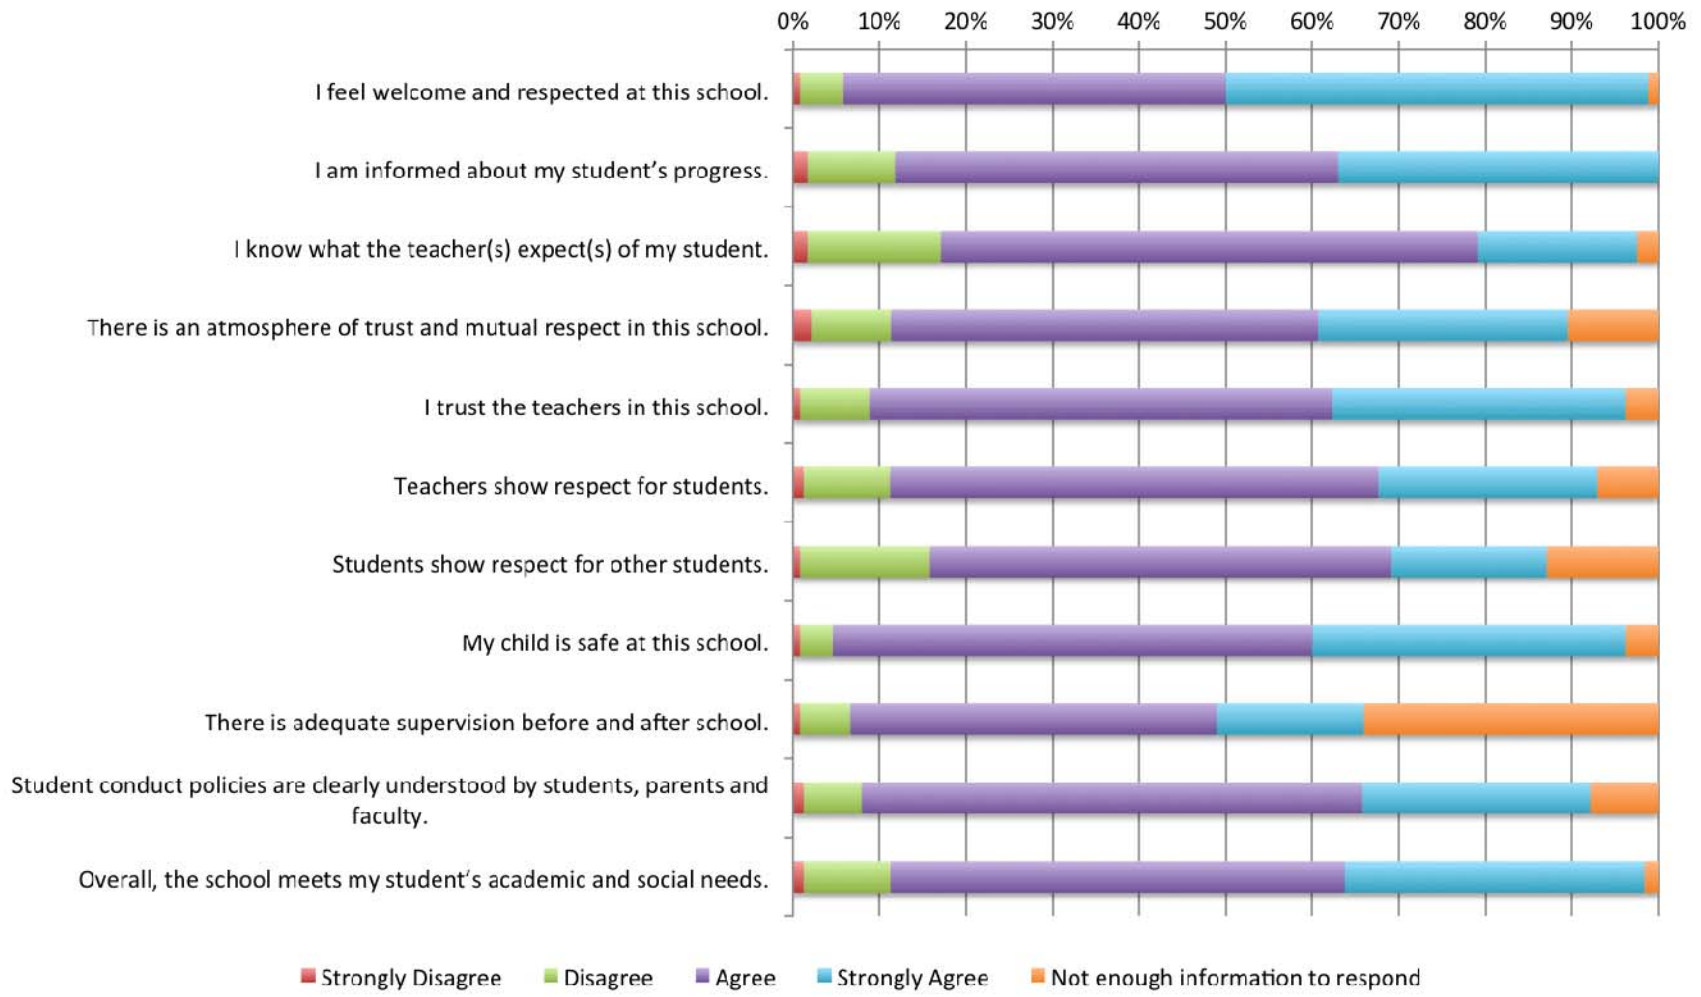

Northfield Public Schools • School Climate Surveys • Parent Results • 2013-14

The Northfield Public Schools conduct annual climate surveys to gauge parent satisfaction with their child's school. The 2013-14 surveys were administered in April/May 2014.

Northfield High School | Climate Survey 2013-14 | Parents